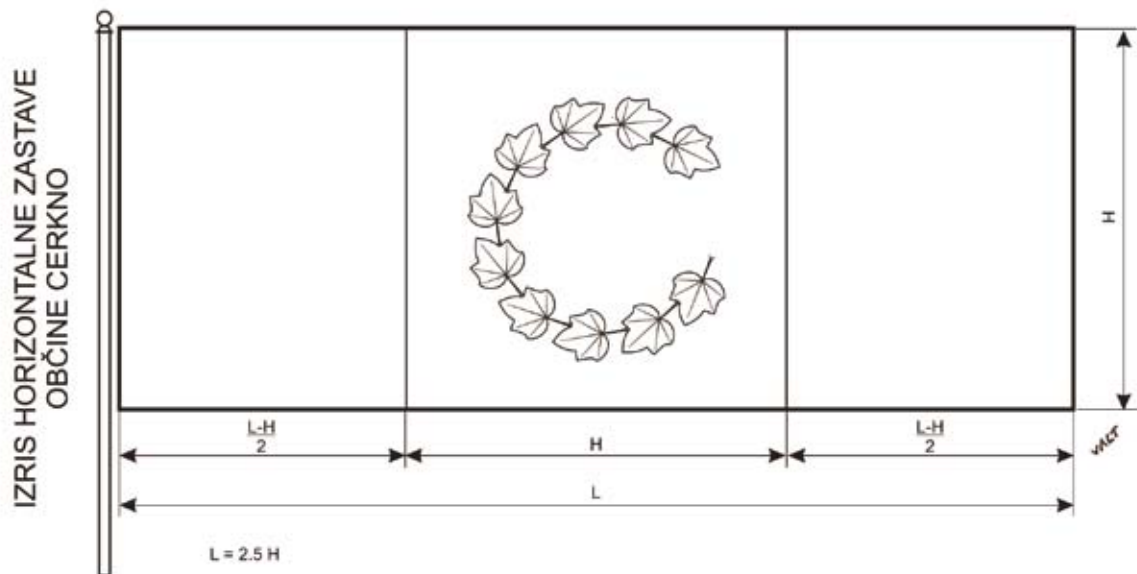

OBČINA CERKNO: občinski simboli - zastava

	C = 0% M = 9%
	Y = 94% K = 0%
	C = 0% M = 15%
	Y = 94% K = 0%
	C = 100% M = 0%
	Y = 91% K = 6%

	C = 100% M = 56%
	Y = 0% K = 0%
	C = 0% M = 91%
	Y = 76% K = 0%
	C = 0% M = 11%
	Y = 51% K = 100%

	Pantone 109
	Pantone 116
	Pantone 355

	Pantone 293
	Pantone 185
	Pantone black